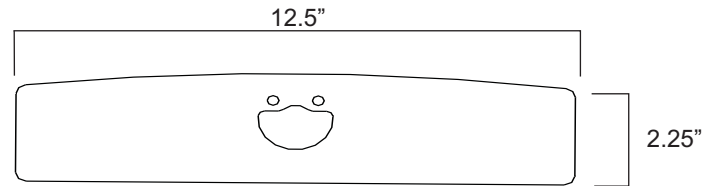

### FUNCTION:

The 8" cover plate is used with AMTC's HYBRIDFLO™ series of automatic faucet systems for standard 8" center set applications. The cover plate is made of polished stainless steel.

### TECHNICAL SPECIFICATIONS:

CP8  
(STANDARD SIZE)

CP8-1  
(EXTRA LONG SIZE)