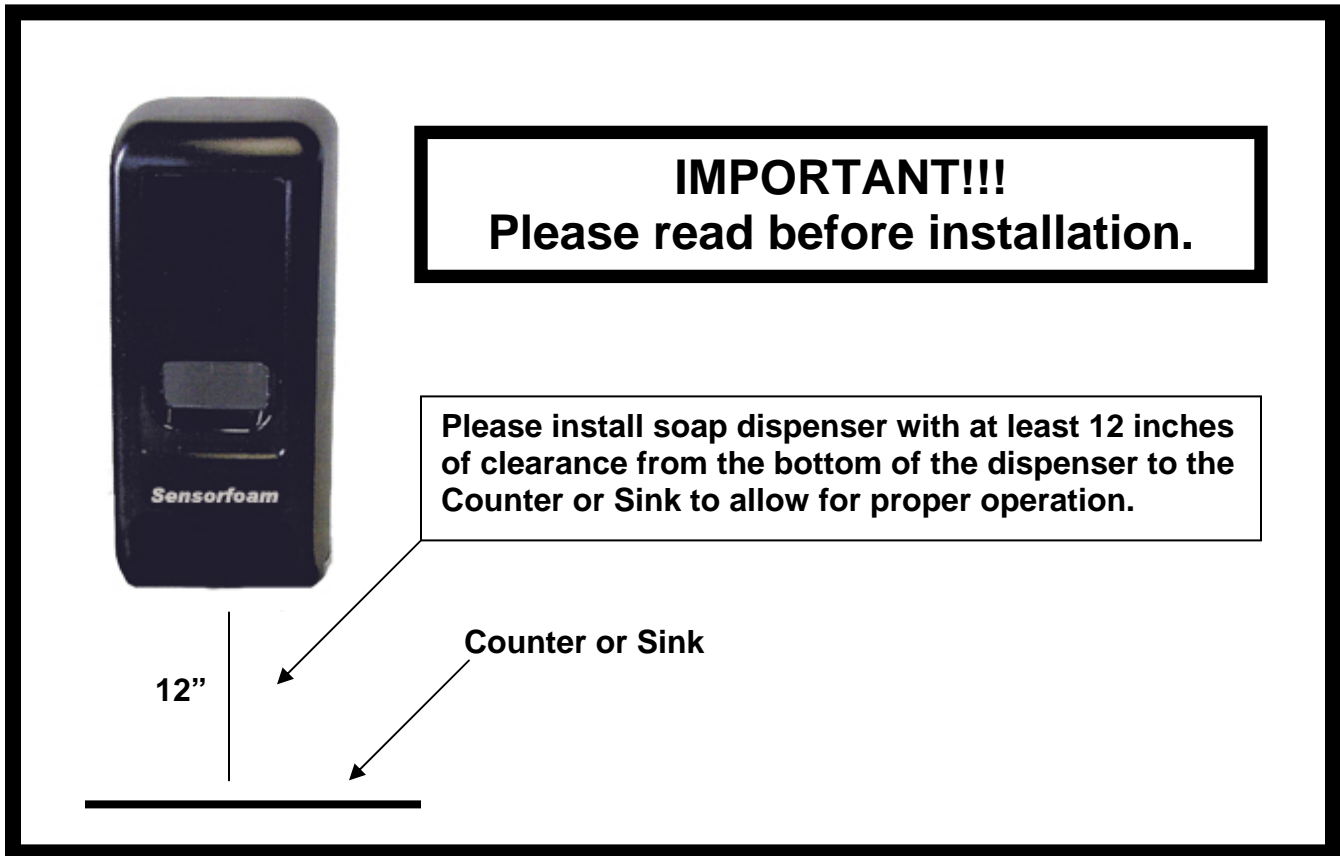

## Soap Dispenser Installation Instructions

## SOAP CARTRIDGE INSTALLATION DIAGRAM

Make sure to properly install the soap cartridge as shown in the following picture to avoid malfunction or leakage.

(Make sure that Actuator is seated correctly inside the Squeeze Nozzle as shown)